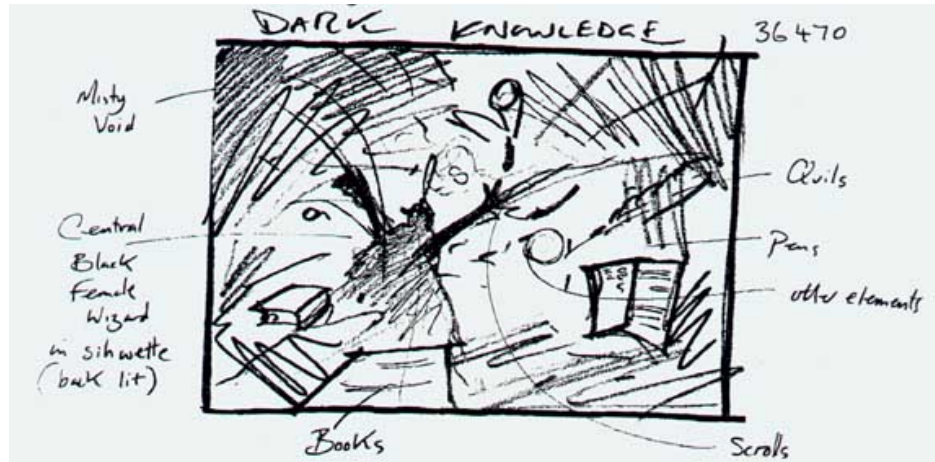

Home > Games > Magic > Magicthegathering.com > Magic Arcana

Sketches: Insidious Dreams

Magic Arcana
Tuesday, April 9, 2002

Today's card is **Insidious Dreams**, a black rare from *Torment*. The Dreams is illustrated by John Avon, an artist popular with **Magic** fans for his breathtaking landscapes.

1. Art Description

The card was known in playtesting as "Dark Knowledge." These are the instructions given to the artist:

"This card should show a black wizard casting a spell which causes knowledge to erupt all around her. This could be shown by ghostly books and scrolls spinning about the wizard. The main focus of the card is the huge size of the spell. The main characters and elements can be shown smaller, but clearly visible."

2. Sketch

This is the preliminary rough sketch submitted by John. The Wizards art department knows and trusts John, and understand that this almost comically quick rendering barely hints at John's talents.

3. Final Art

Here is a large version of his final piece.